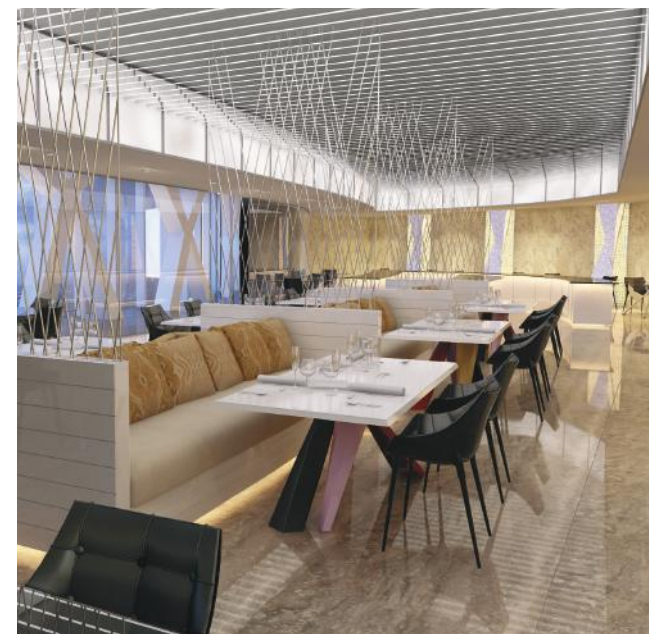

Shaza Jeddah

Expected Opening: 2019

شازا
SHAZA
HOTELS

Accommodation

152 rooms and suites

Location

Shaza Jeddah will be recognised as one of the icons of the skyline of the city. Through its intricate design, its outstanding services and its prime location as part of the Jeddah Chamber of Commerce and Industry, the hotel will be the pride of the country. The hotel is situated in the business district, close to the port, the gateway to Makkah, and close to the tallest flag in the region.

Dining

- ◆ All Day Dining Restaurant
- ◆ Speciality Restaurant
- ◆ Shalimar Lounge
- ◆ Executive Lounge
- ◆ Business Club

Guest Services

- ◆ Business lounge
- ◆ Banquet hall
- ◆ Meeting rooms
- ◆ Fitness centre
- ◆ Extensive parking
- ◆ Hammam & Spa

Shaza Jeddah will be a landmark hotel situated on the premises of the Jeddah Chamber of Commerce and Industry. The iconic property will have two dedicated executive Silk Floors and an executive lounge which will position the property as a hub for business. The triple story lobby, three new concepts in dining, a large Banquet Hall, along with 152 spacious rooms and suites, will offer the handcrafted guest experiences that Shaza prides itself on.